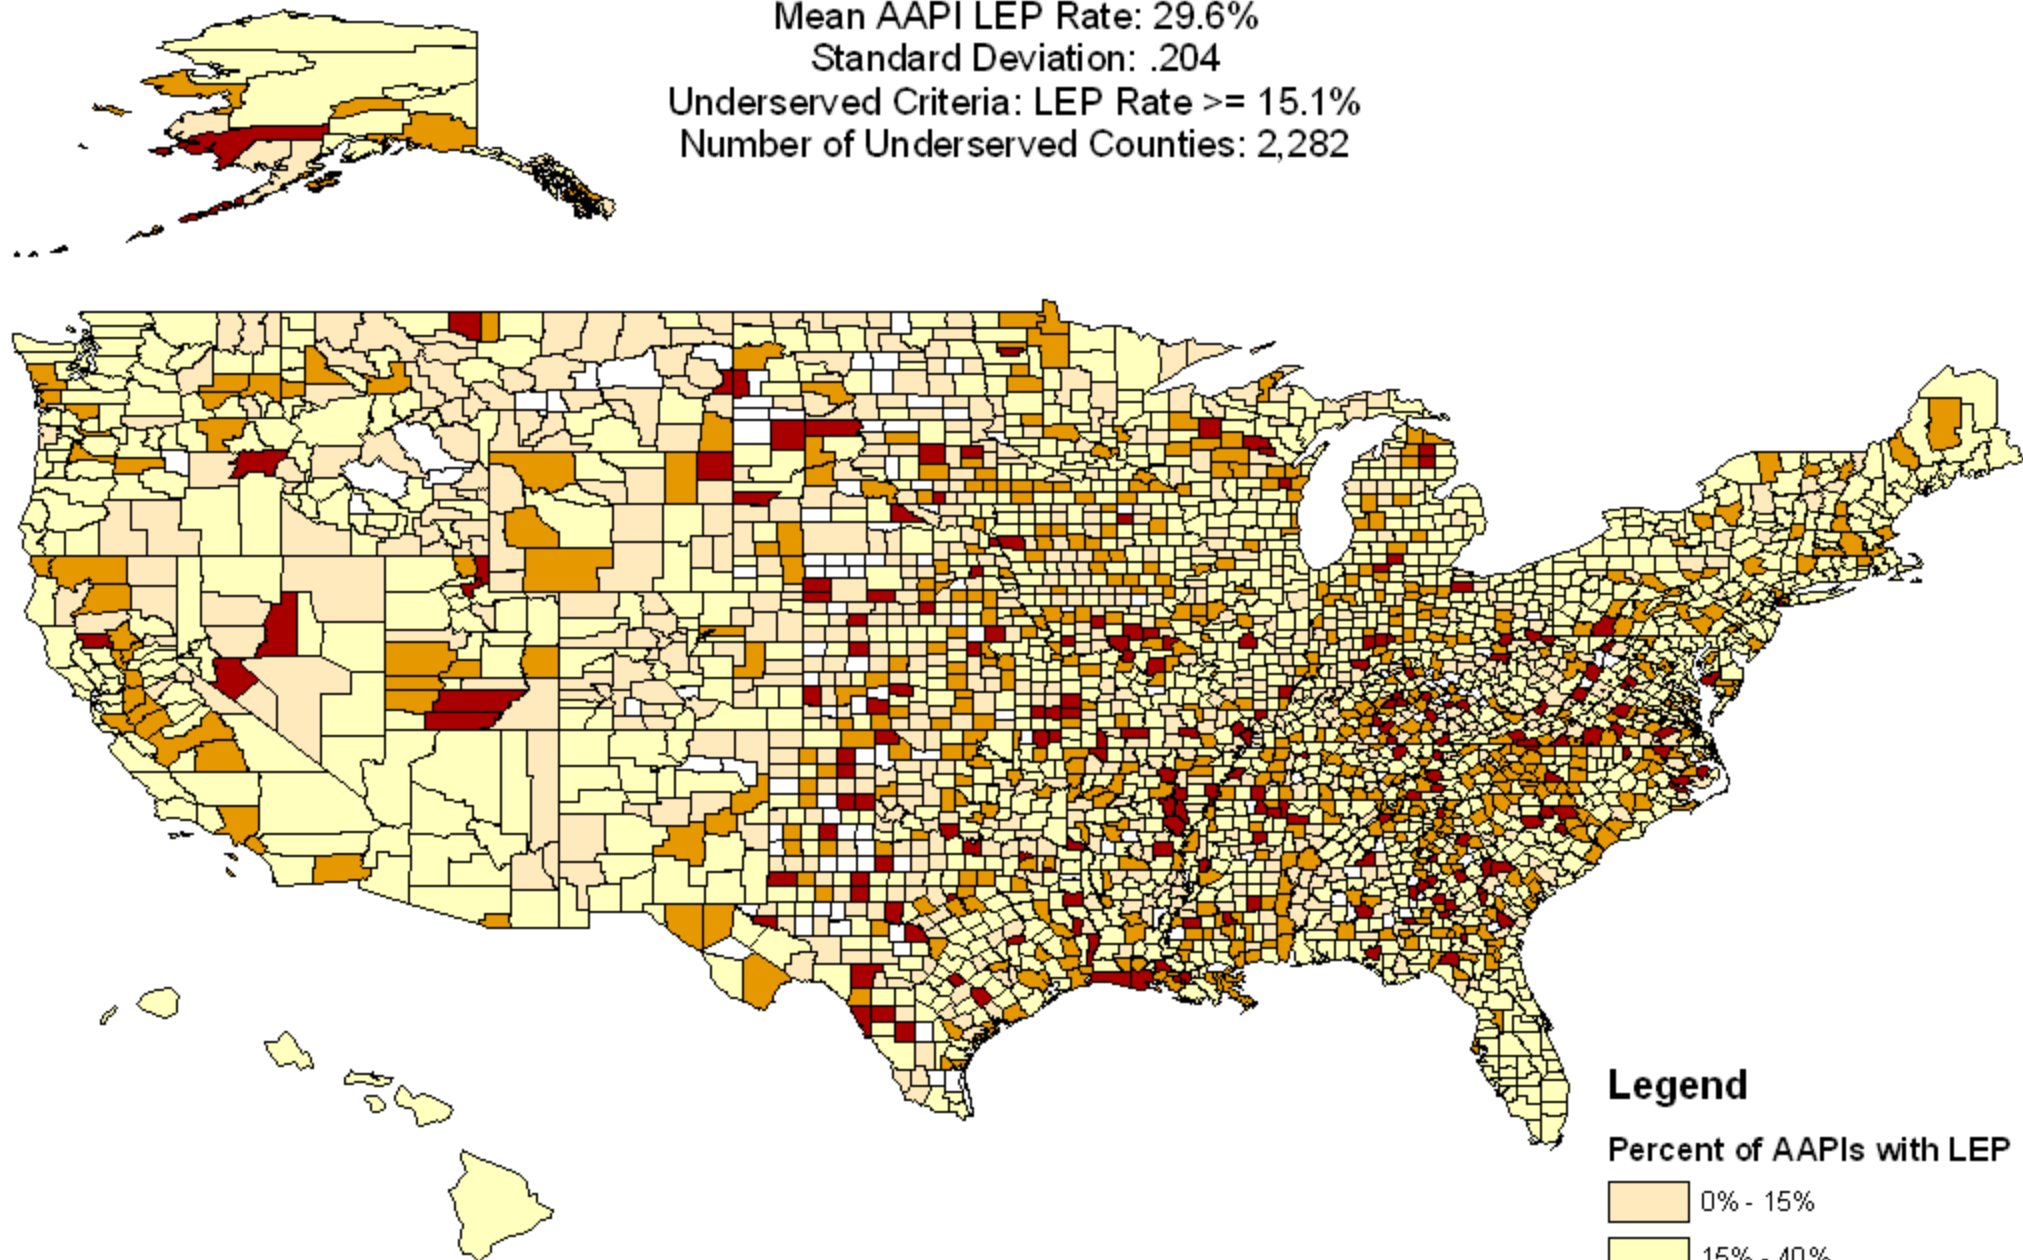

# Percent of Limited-English Proficient AAPIs by County

Mean AAPI LEP Rate: 29.6%

Standard Deviation: .204

Underserved Criteria: LEP Rate  $\geq$  15.1%

Number of Underserved Counties: 2,282

## Legend

Percent of AAPIs with LEP

0% - 15%

15% - 40%

40% - 60%

> 60%

Data not available